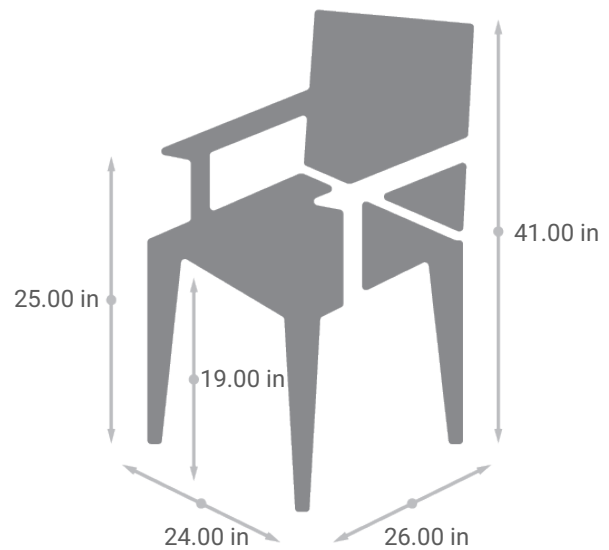

Vaughan Chair Specifications

Overall Depth	26.00 in (66.04 cm)
Overall Width	24.00 in (60.96 cm)
Overall Height	41.00 in (104.14 cm)
Seat Depth	19.00 in (48.26 cm)
Seat Width	19.00 in (48.26 cm)
Seat Height	19.00 in (48.26 cm)
Arm Height	25.00 in (63.50 cm)
Arms Inside	18.75 in (47.63 cm)
Arms Outside	24.00 in (60.96 cm)
Weight	25.00 lbs (11.34 kg)
Capacity	300.00 lbs (136.08 kg)

Fabrics

Available in 1000+ [fabric options](#), choose from a wide range of styles, colors, and patterns.

C.O.M. Upholstery: Yardage is estimated using 54-inch (137 cm) wide fabric, but actual yardage may vary. Once fabric is selected, exact yardage will be provided. A flat \$50 Duty and Custom fee applies.