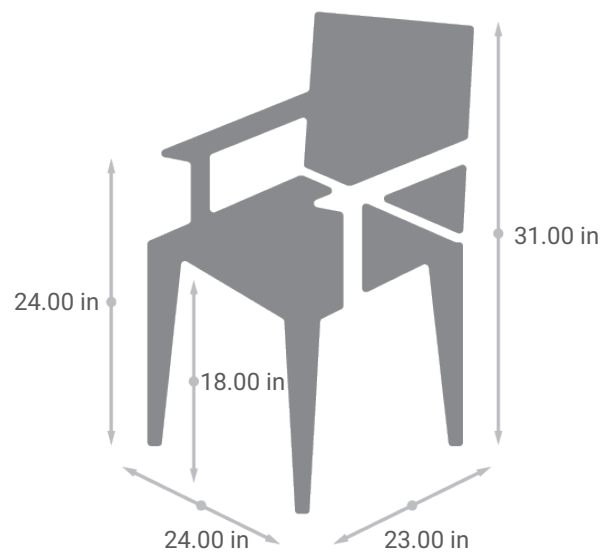

## Malmo Arm Chair

## Malmo Arm Chair Specifications

Overall Depth	23.00 in (58.42 cm)
Overall Width	24.00 in (60.96 cm)
Overall Height	31.00 in (78.74 cm)
Seat Depth	18.00 in (45.72 cm)
Seat Width	20.00 in (50.80 cm)
Seat Height	18.00 in (45.72 cm)
Arm Height	24.50 in (62.23 cm)
Arms Inside	20.00 in (50.80 cm)
Arms Outside	24.00 in (60.96 cm)
Weight	14.00 lbs (6.35 kg)
Capacity	300.00 lbs (136.08 kg)